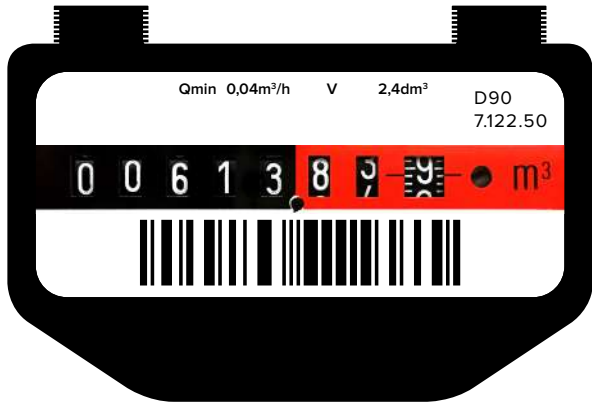

Meter Exchange / Smart Meter Rollout

OLD Meter

Analog Gas Meter